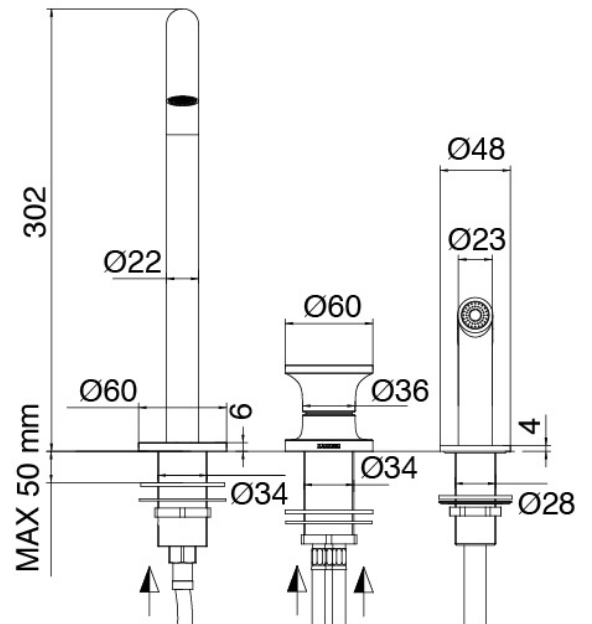

JK21 Mono - Single lever sink mixer

Codice kit: 2700 MLX-150

Single lever sink mixer with removable hand shower

Componenti

**Single lever sink mixer with hand shower**

Cod: 27001101A03

Single lever sink mixer with revolving spout and removable hand shower

### Disk handle

---

Cod: 2700PA01A00

Disk handle washbasin/bidet