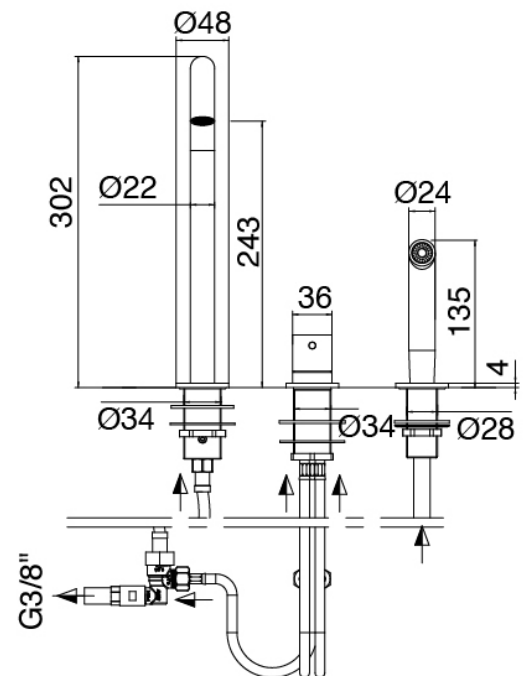

Modern - Single lever sink mixer

Codice kit: 3300 MLX-160

Single lever sink mixer with removable hand shower

Componenti

Single lever sink mixer with hand shower

Cod: 33001101A03

Single lever sink mixer with revolving spout and removable hand shower